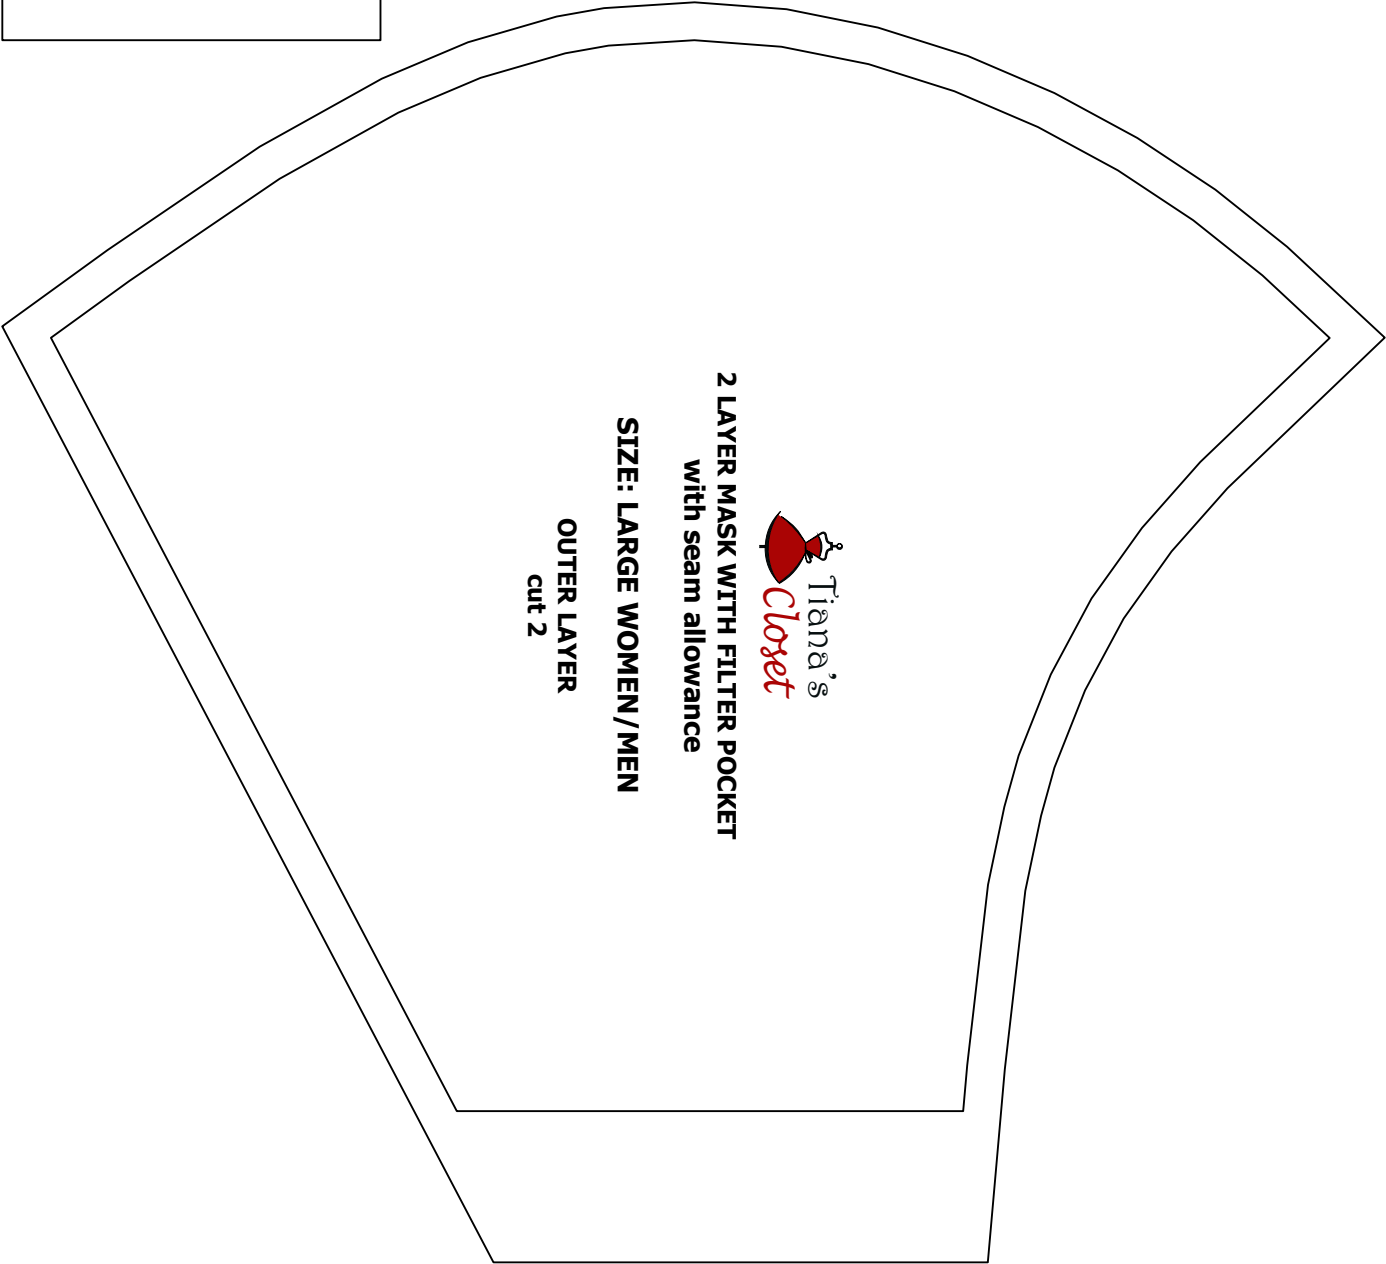

TEST SQUARE
5cm x 5cm
2in x 2in

**2 LAYER MASK WITH FILTER POCKET
with seam allowance**

SIZE: WOMEN/TEENS

**OUTER LAYER
cut 2**

2 LAYER MASK WITH FILTER POCKET
with seam allowance

SIZE: WOMEN/TEENS

INNER LAYER - CENTER
cut 2

2 LAYER MASK WITH FILTER POCKET
with seam allowance

SIZE: WOMEN/TEENS

INNER LAYER - SIDE
cut 2

TEST SQUARE
5cm x 5cm
2in x 2in

2 LAYER MASK WITH FILTER POCKET
with seam allowance

SIZE: LARGE WOMEN/MEN

OUTER LAYER
cut 2

**2 LAYER MASK WITH FILTER POCKET
with seam allowance**

SIZE: LARGE WOMEN/MEN

**INNER LAYER - CENTER
cut 2**

**2 LAYER MASK WITH FILTER POCKET
with seam allowance**

SIZE: LARGE WOMEN/MEN

**INNER LAYER - SIDE
cut 2**

TEST SQUARE
5cm x 5cm
2in x 2in

**2 LAYER MASK WITH FILTER POCKET
with seam allowance**

SIZE: BIG KIDS (6-12)

**OUTER LAYER
cut 2**

**2 LAYER MASK WITH FILTER POCKET
with seam allowance**

SIZE: BIG KIDS (6-12)