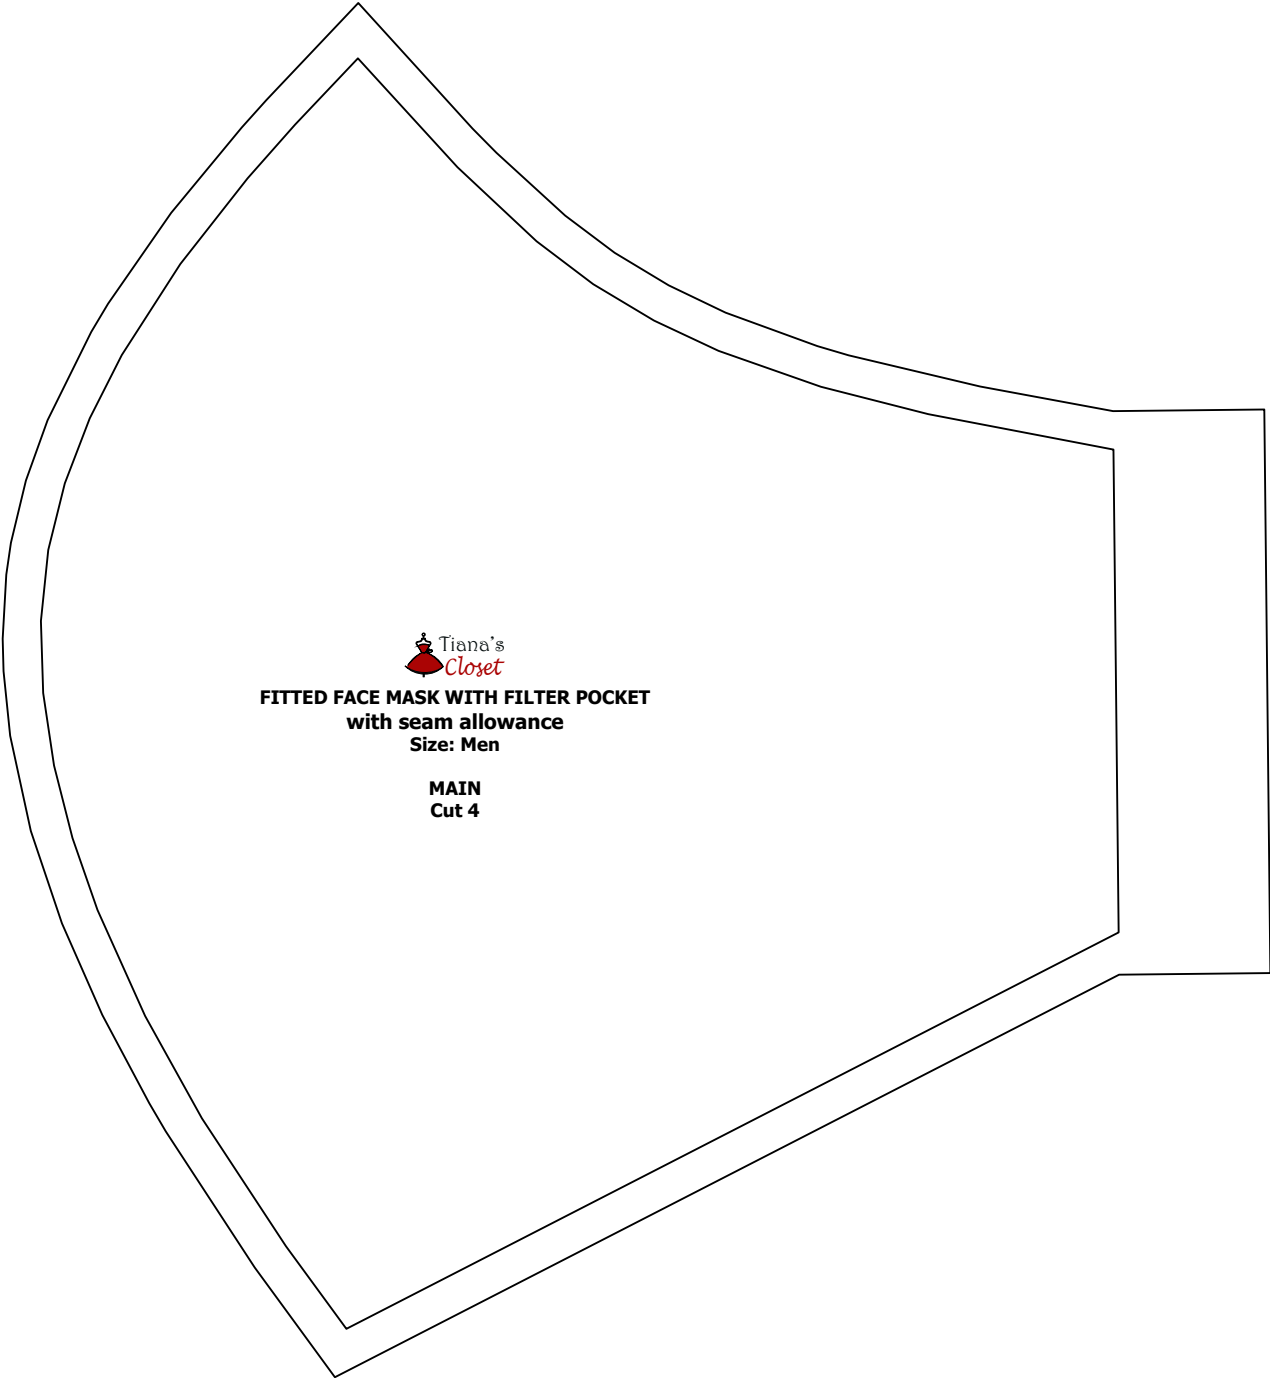

TEST SQUARE
5cm x 5cm
2in x 2in

FITTED FACE MASK WITH FILTER POCKET
with seam allowance
Size: Children 3-10y

MAIN
Cut 4

FITTED FACE MASK WITH FILTER POCKET
with seam allowance
Size: Children 3-10y
FILTER POCKET LINING
Cut 2

FITTED FACE MASK WITH FILTER POCKET
with seam allowance
Size: Women and teens

MAIN
Cut 4

FITTED FACE MASK WITH FILTER POCKET
with seam allowance
Size: Women and teens
FILTER POCKET LINING
Cut 2

FITTED FACE MASK WITH FILTER POCKET
with seam allowance
Size: Men

MAIN
Cut 4

FITTED FACE MASK WITH FILTER POCKET
with seam allowance
Size: Men

FILTER POCKET LINING
Cut 2