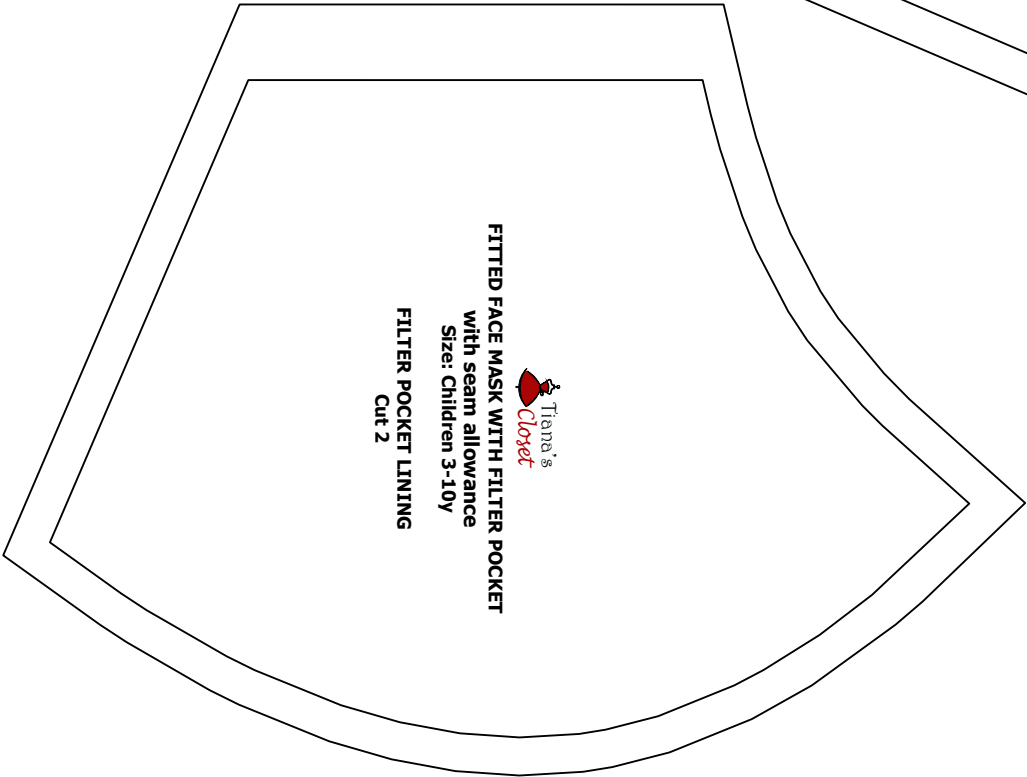

TEST SQUARE
5cm x 5cm
2in x 2in

FITTED FACE MASK WITH FILTER POCKET
with seam allowance
Size: Children 3-10y

MAIN
Cut 4

FITTED FACE MASK WITH FILTER POCKET
with seam allowance
Size: Children 3-10y
FILTER POCKET LINING
Cut 2

FITTED FACE MASK WITH FILTER POCKET
with seam allowance
Size: Women and teens

MAIN
Cut 4

FITTED FACE MASK WITH FILTER POCKET
with seam allowance
Size: Women and teens
FILTER POCKET LINING
Cut 2

FITTED FACE MASK WITH FILTER POCKET
with seam allowance
Size: Men

MAIN
Cut 4

FITTED FACE MASK WITH FILTER POCKET
with seam allowance
Size: Men

FILTER POCKET LINING
Cut 2