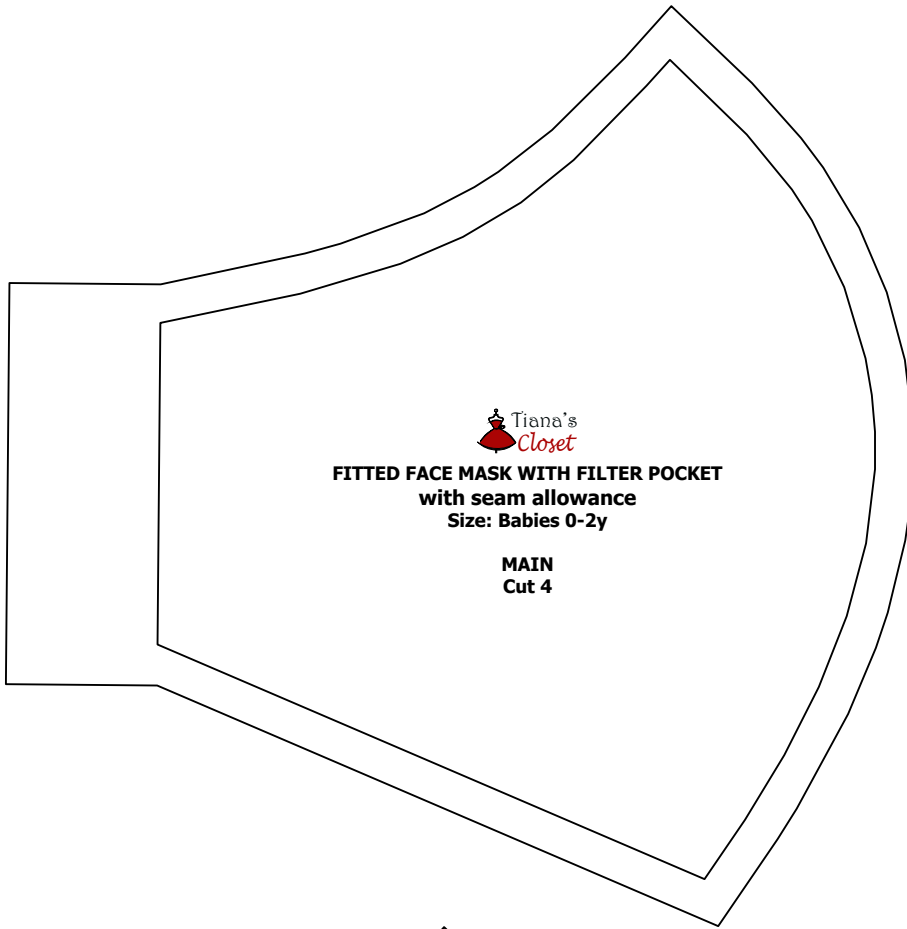

TEST SQUARE
5cm x 5cm
2in x 2in

FITTED FACE MASK WITH FILTER POCKET
with seam allowance
Size: Children 3-10y

MAIN
Cut 4

FITTED FACE MASK WITH FILTER POCKET
with seam allowance
Size: Children 3-10y
FILTER POCKET LINING
Cut 2

FITTED FACE MASK WITH FILTER POCKET
with seam allowance
Size: Women and teens

MAIN
Cut 4

FITTED FACE MASK WITH FILTER POCKET
with seam allowance
Size: Women and teens
FILTER POCKET LINING
Cut 2

FITTED FACE MASK WITH FILTER POCKET
with seam allowance
Size: Men

MAIN
Cut 4

FITTED FACE MASK WITH FILTER POCKET
with seam allowance
Size: Men

FILTER POCKET LINING
Cut 2