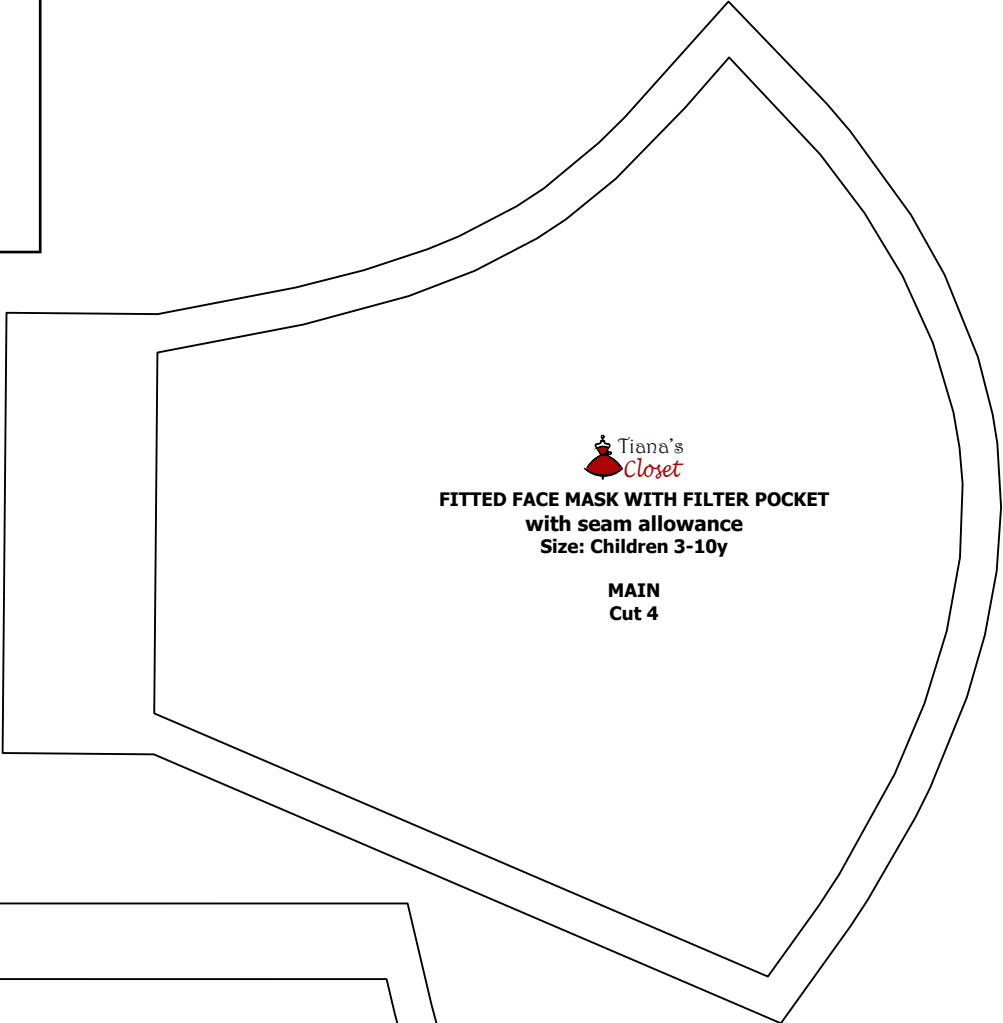

TEST SQUARE
5cm x 5cm
2in x 2in

FITTED FACE MASK WITH FILTER POCKET
with seam allowance
Size: Children 3-10y

MAIN
Cut 4

FITTED FACE MASK WITH FILTER POCKET
with seam allowance
Size: Children 3-10y
FILTER POCKET LINING
Cut 2

FITTED FACE MASK WITH FILTER POCKET
with seam allowance
Size: Women and teens

MAIN
Cut 4

FITTED FACE MASK WITH FILTER POCKET
with seam allowance
Size: Women and teens
FILTER POCKET LINING
Cut 2

FITTED FACE MASK WITH FILTER POCKET
with seam allowance
Size: Men

MAIN
Cut 4

FITTED FACE MASK WITH FILTER POCKET
with seam allowance
Size: Men

FILTER POCKET LINING
Cut 2