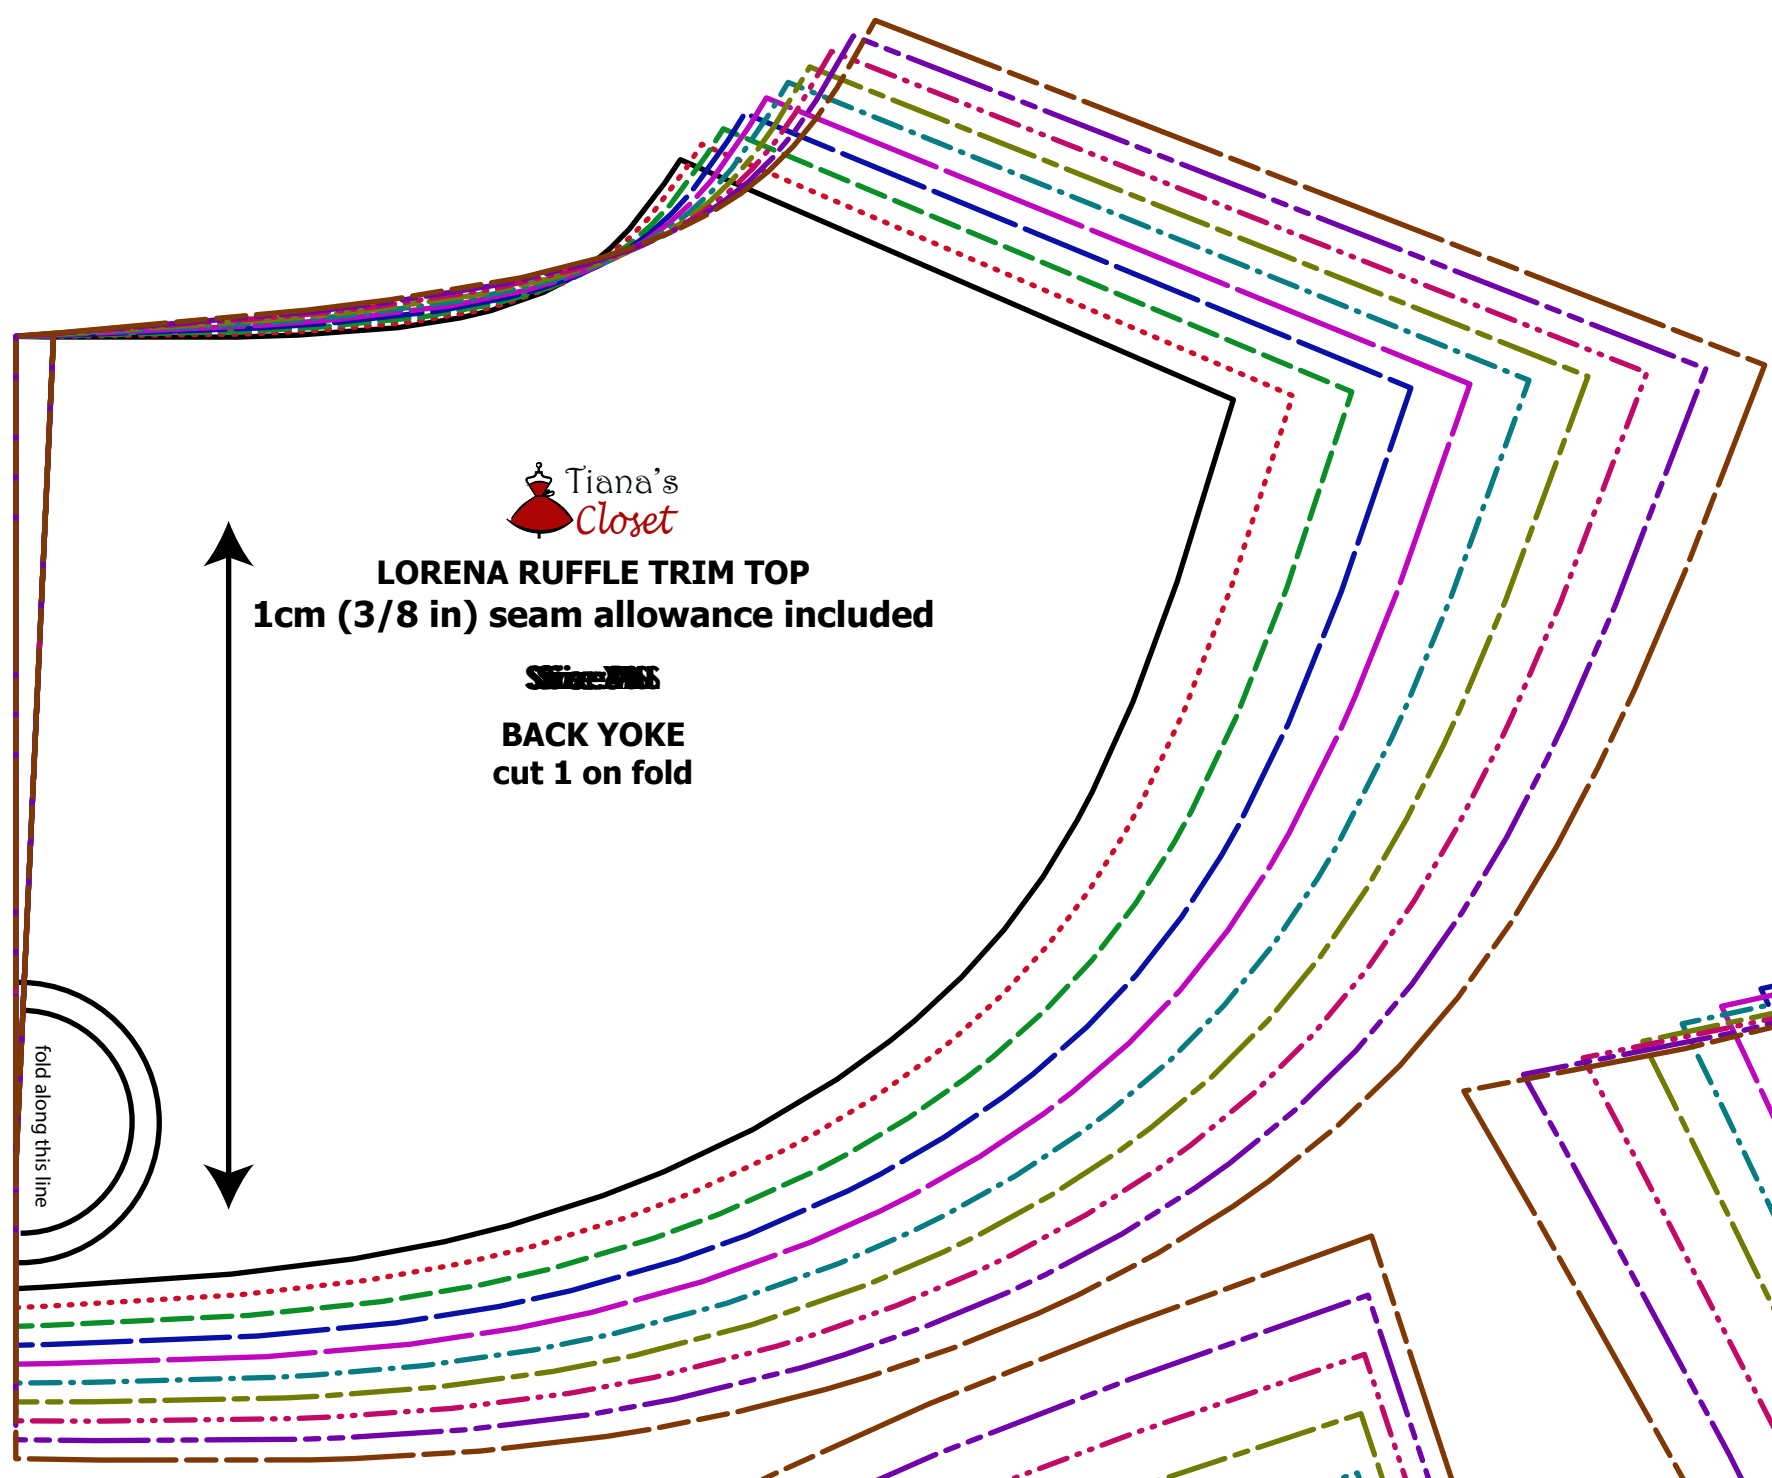

LEGEND

SIZE XXS	---
SIZE XS	---
SIZE S	---
SIZE M	---
SIZE L	---
SIZE XL	---
SIZE XXL	---
SIZE 3XL	---
SIZE 4XL	---
SIZE 5XL	---

SIZE TABLE
WOMEN'S CLOTHING SIZE

- Sizing is based on body measurements.
- If between sizes, size up for woven fabric, size down for knit fabric.

Unit: centimeter

Size	XXS	XS	S	M	L	XL	XXL	3XL	4XL	5XL
Bust	80	84	88	92	96	100	104	110	116	122
Waist	60	64	68	72	76	80	84	90	96	102
Hip	88	92	96	100	104	108	112	118	124	130
Cross shoulder	35	36	37	38	39	40	41	42.5	44	45.5

Unit: inch

Size	XXS	XS	S	M	L	XL	XXL	3XL	4XL	5XL
Bust	31.5	33.1	34.6	36.2	37.8	39.4	40.9	43.3	45.7	48.0
Waist	23.6	25.2	26.8	28.3	29.9	31.5	33.1	35.4	37.8	40.2
Hip	34.6	36.2	37.8	39.4	40.9	42.5	44.1	46.5	48.8	51.2
Cross shoulder	13.8	14.2	14.6	15.0	15.4	15.7	16.1	16.7	17.3	17.9