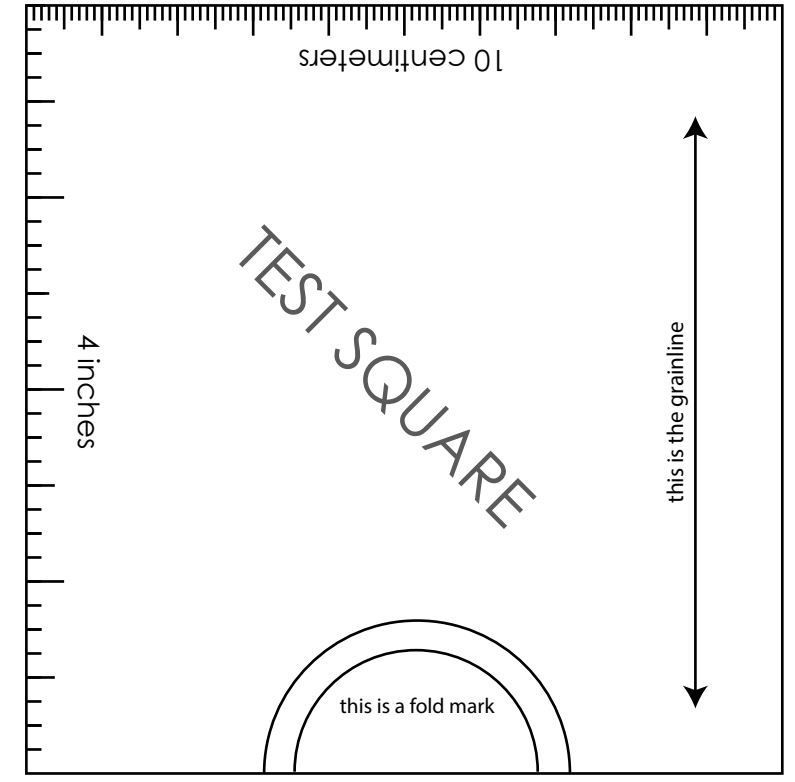

LEGEND

SIZE XXS	---
SIZE XS	---
SIZE S	---
SIZE M	---
SIZE L	---
SIZE XL	---
SIZE XXL	---
SIZE 3XL	---
SIZE 4XL	---
SIZE 5XL	---

SIZE TABLE
WOMEN'S CLOTHING SIZE

- Sizing is based on body measurements.
- If between sizes, size up for woven fabric, size down for knit fabric.

Unit: centimeter

Size	XXS	XS	S	M	L	XL	XXL	3XL	4XL	5XL
Bust	80	84	88	92	96	100	104	110	116	122
Waist	60	64	68	72	76	80	84	90	96	102
Hip	88	92	96	100	104	108	112	118	124	130
Cross shoulder	35	36	37	38	39	40	41	42.5	44	45.5

Unit: inch

Size	XXS	XS	S	M	L	XL	XXL	3XL	4XL	5XL
Bust	31.5	33.1	34.6	36.2	37.8	39.4	40.9	43.3	45.7	48.0
Waist	23.6	25.2	26.8	28.3	29.9	31.5	33.1	35.4	37.8	40.2
Hip	34.6	36.2	37.8	39.4	40.9	42.5	44.1	46.5	48.8	51.2
Cross shoulder	13.8	14.2	14.6	15.0	15.4	15.7	16.1	16.7	17.3	17.9