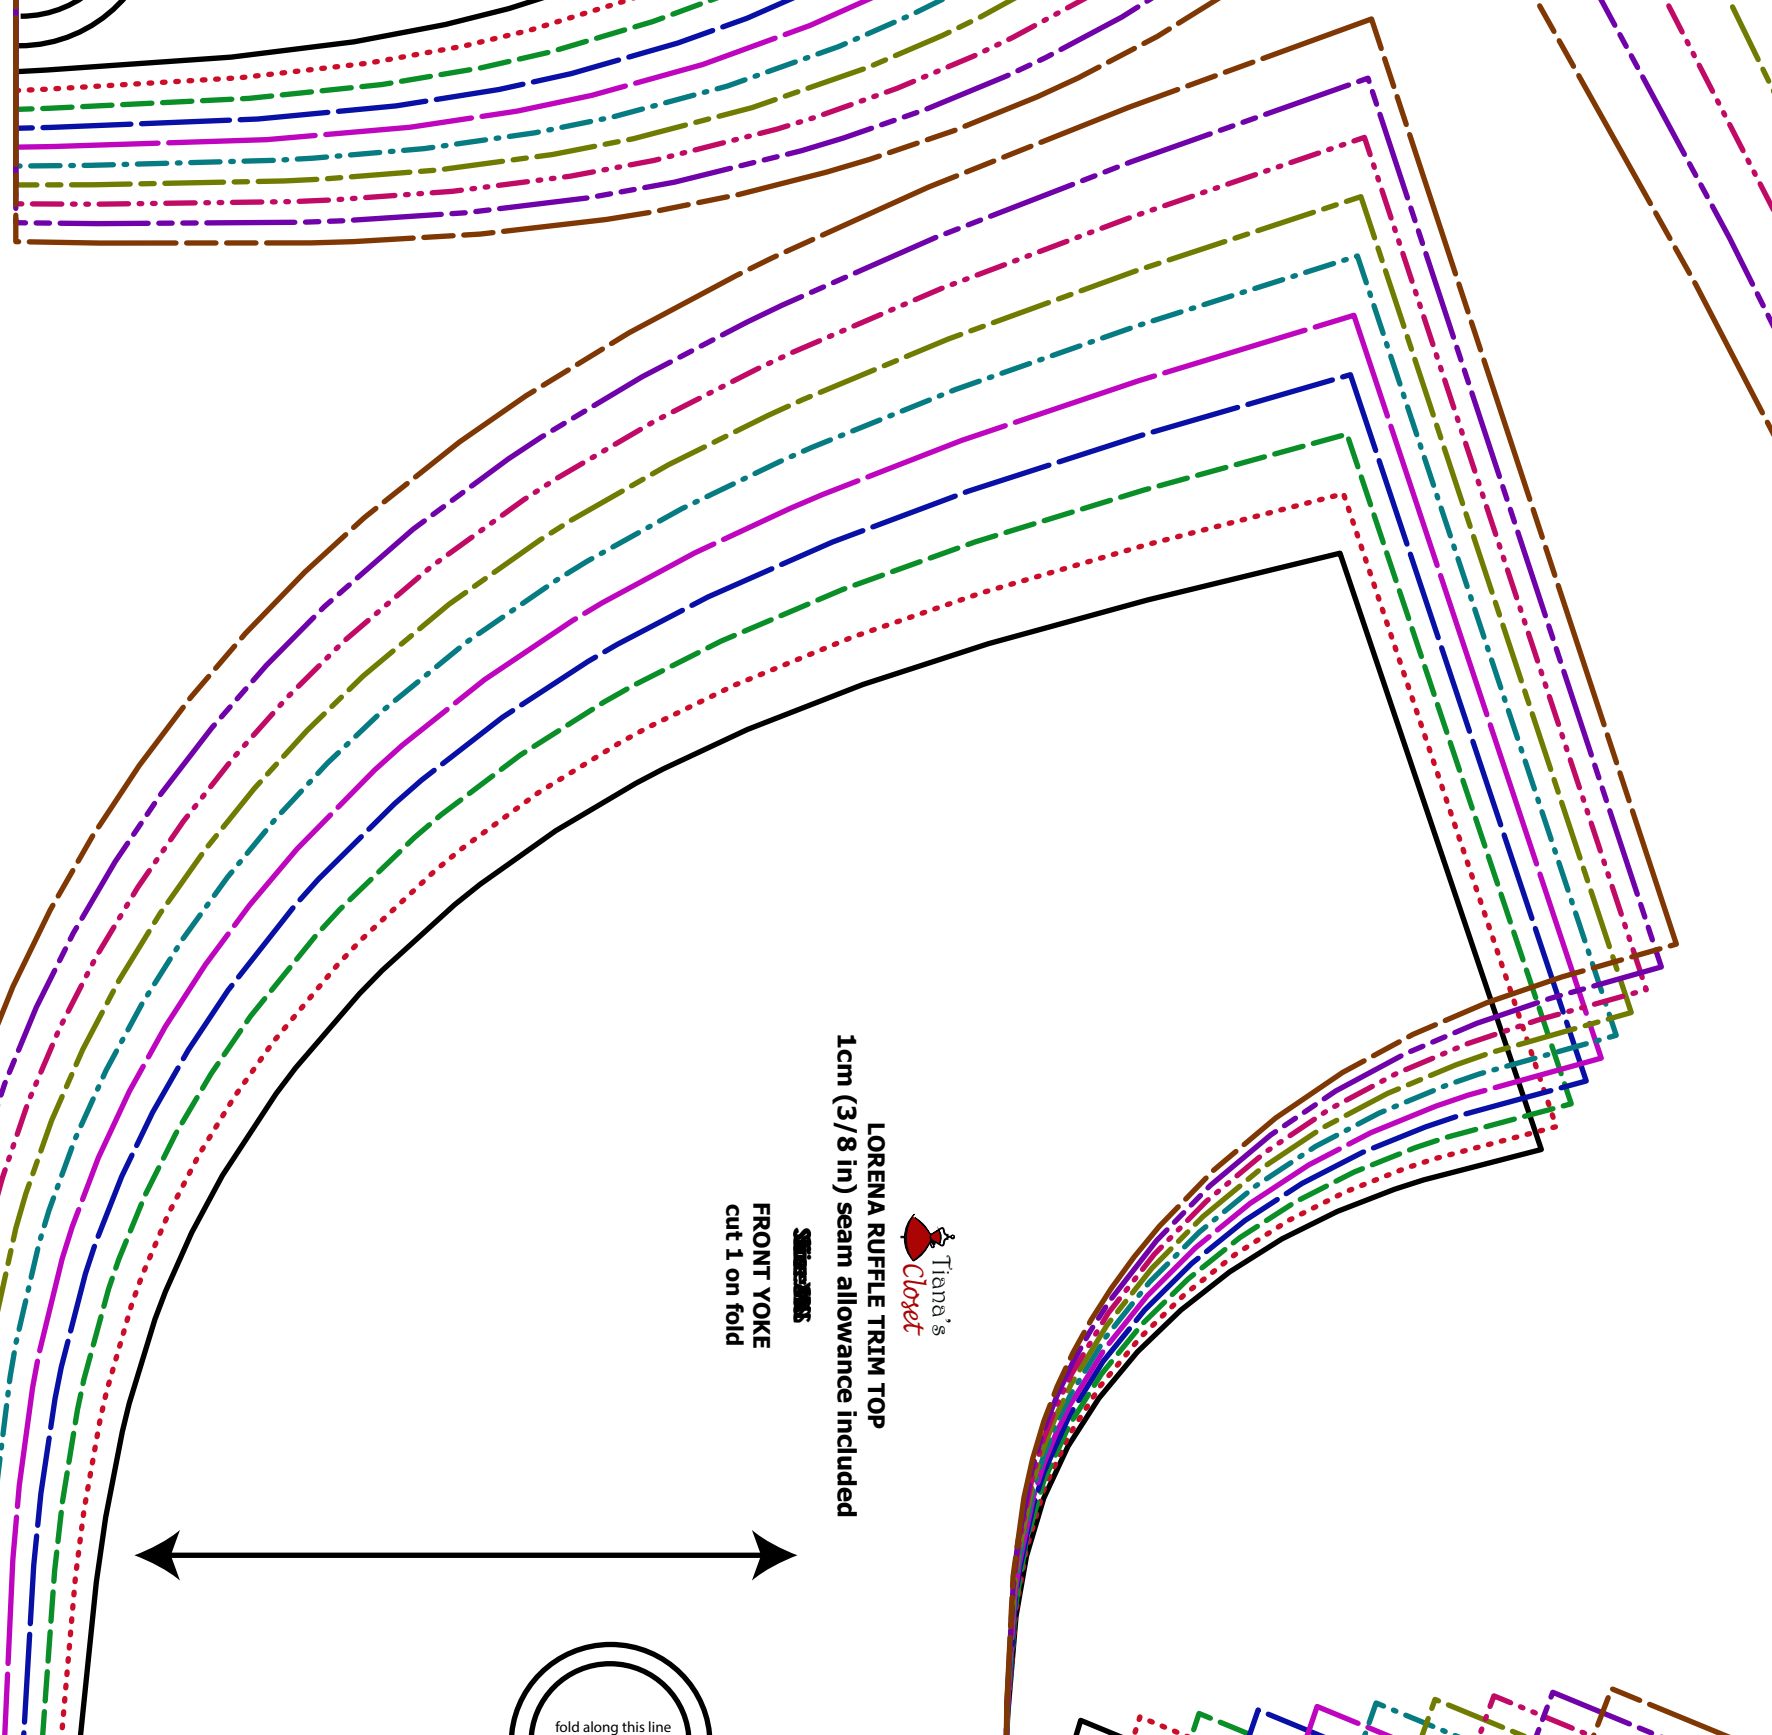

LEGEND

SIZE XXS	---
SIZE XS	---
SIZE S	---
SIZE M	---
SIZE L	---
SIZE XL	---
SIZE XXL	---
SIZE 3XL	---
SIZE 4XL	---
SIZE 5XL	---

SIZE TABLE
WOMEN'S CLOTHING SIZE

- Sizing is based on body measurements.
- If between sizes, size up for woven fabric, size down for knit fabric.

Unit: centimeter

Size	XXS	XS	S	M	L	XL	XXL	3XL	4XL	5XL
Bust	80	84	88	92	96	100	104	110	116	122
Waist	60	64	68	72	76	80	84	90	96	102
Hip	88	92	96	100	104	108	112	118	124	130
Cross shoulder	35	36	37	38	39	40	41	42.5	44	45.5

Unit: inch

Size	XXS	XS	S	M	L	XL	XXL	3XL	4XL	5XL
Bust	31.5	33.1	34.6	36.2	37.8	39.4	40.9	43.3	45.7	48.0
Waist	23.6	25.2	26.8	28.3	29.9	31.5	33.1	35.4	37.8	40.2
Hip	34.6	36.2	37.8	39.4	40.9	42.5	44.1	46.5	48.8	51.2
Cross shoulder	13.8	14.2	14.6	15.0	15.4	15.7	16.1	16.7	17.3	17.9