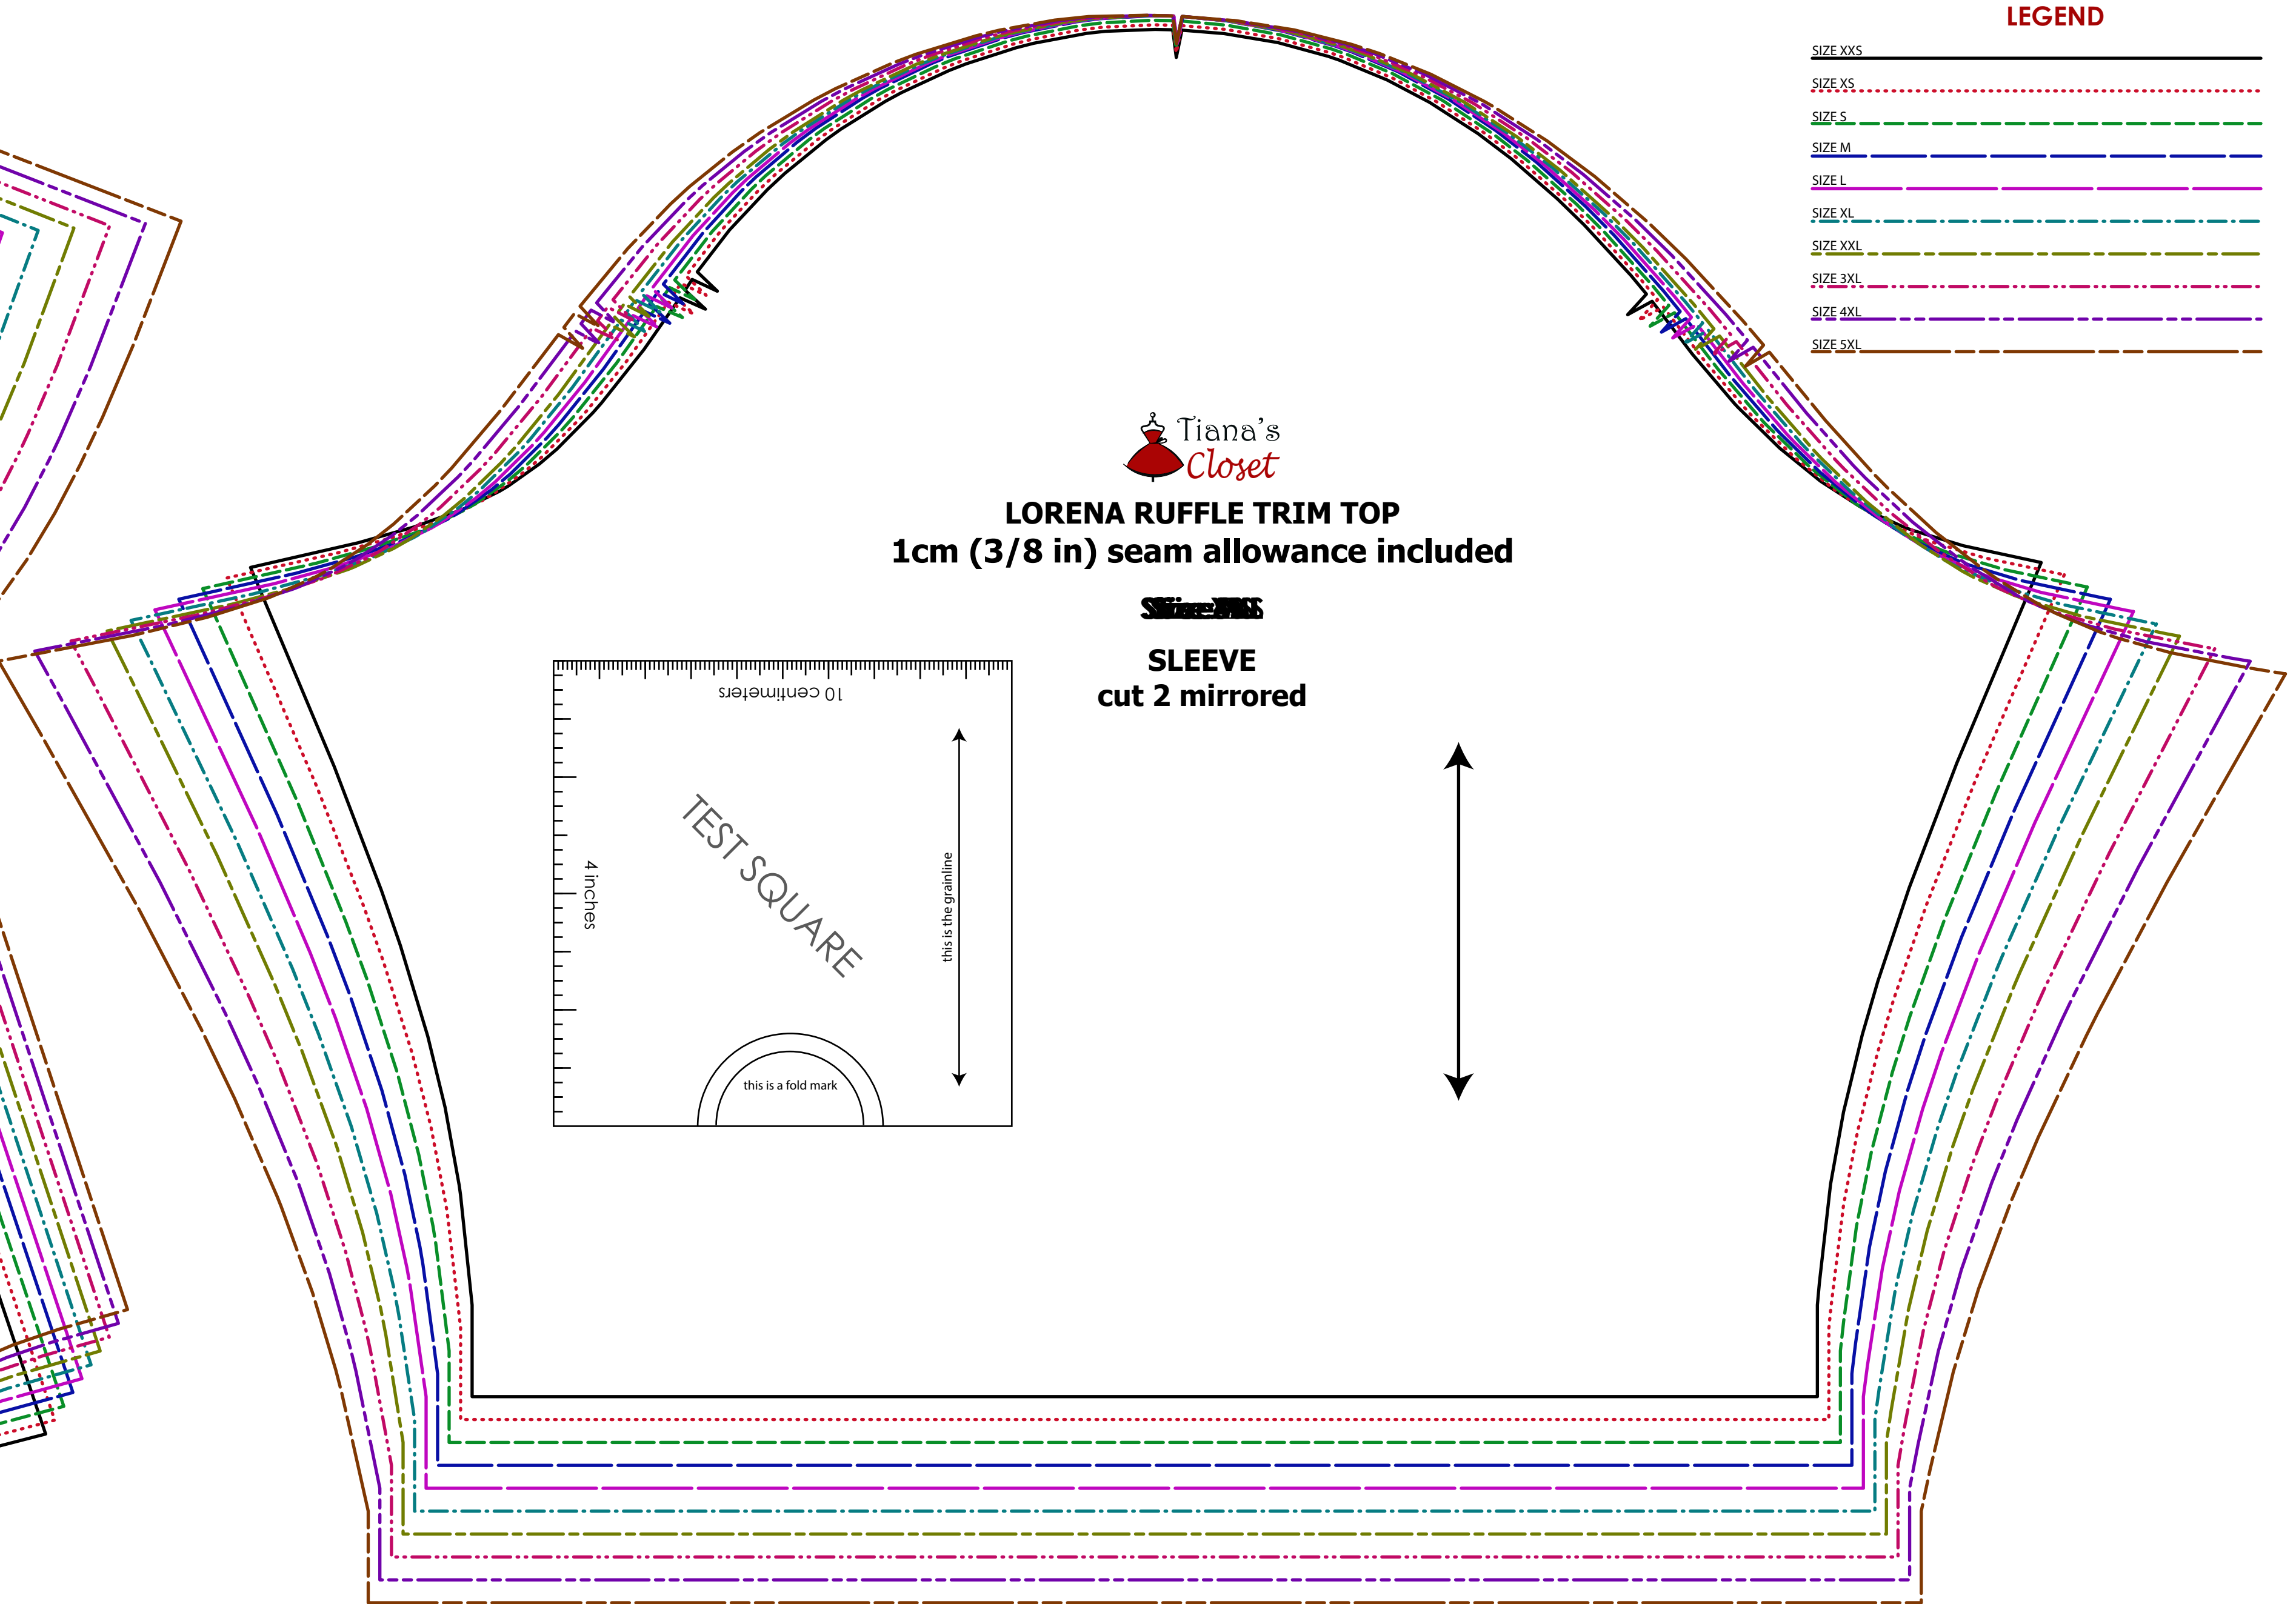

LEGEND

SIZE XXS	---
SIZE XS	---
SIZE S	---
SIZE M	---
SIZE L	---
SIZE XL	---
SIZE XXL	---
SIZE 3XL	---
SIZE 4XL	---
SIZE 5XL	---

SIZE TABLE
WOMEN'S CLOTHING SIZE

- Sizing is based on body measurements.
- If between sizes, size up for woven fabric, size down for knit fabric.

Unit: centimeter

Size	XXS	XS	S	M	L	XL	XXL	3XL	4XL	5XL
Bust	80	84	88	92	96	100	104	110	116	122
Waist	60	64	68	72	76	80	84	90	96	102
Hip	88	92	96	100	104	108	112	118	124	130
Cross shoulder	35	36	37	38	39	40	41	42.5	44	45.5

Unit: inch

Size	XXS	XS	S	M	L	XL	XXL	3XL	4XL	5XL
Bust	31.5	33.1	34.6	36.2	37.8	39.4	40.9	43.3	45.7	48.0
Waist	23.6	25.2	26.8	28.3	29.9	31.5	33.1	35.4	37.8	40.2
Hip	34.6	36.2	37.8	39.4	40.9	42.5	44.1	46.5	48.8	51.2
Cross shoulder	13.8	14.2	14.6	15.0	15.4	15.7	16.1	16.7	17.3	17.9